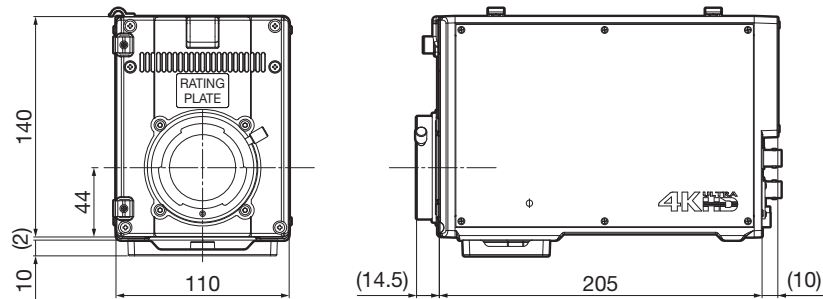

Dimensions

Rear View (DK-H700)