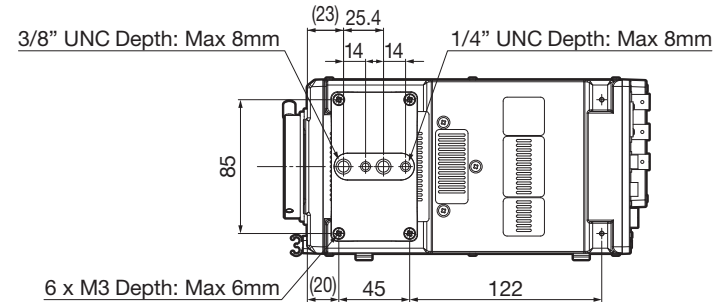

Dimensions

Rear View (DK-H700)