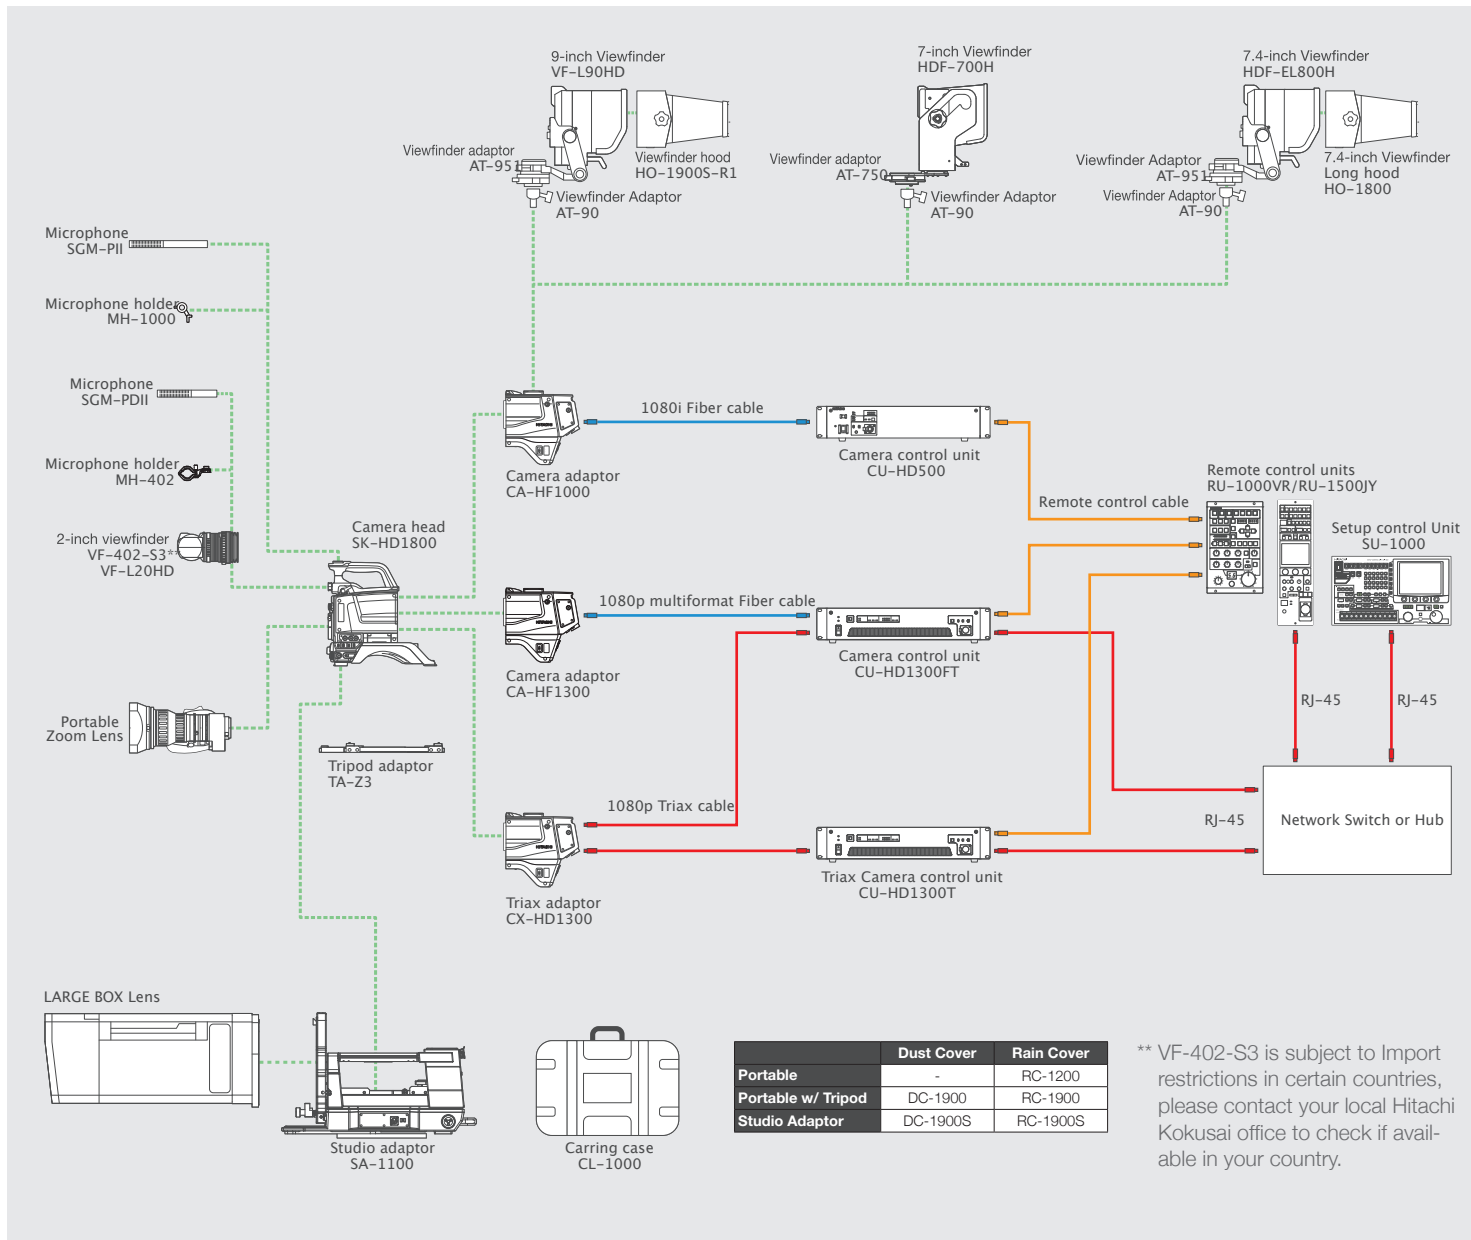

# System Configuration Chart

	Dust Cover	Rain Cover
Portable	-	RC-1200
Portable w/ Tripod	DC-1900	RC-1900
Studio Adaptor	DC-1900S	RC-1900S

\*\* VF-402-S3 is subject to Import restrictions in certain countries, please contact your local Hitachi Kokusai office to check if available in your country.